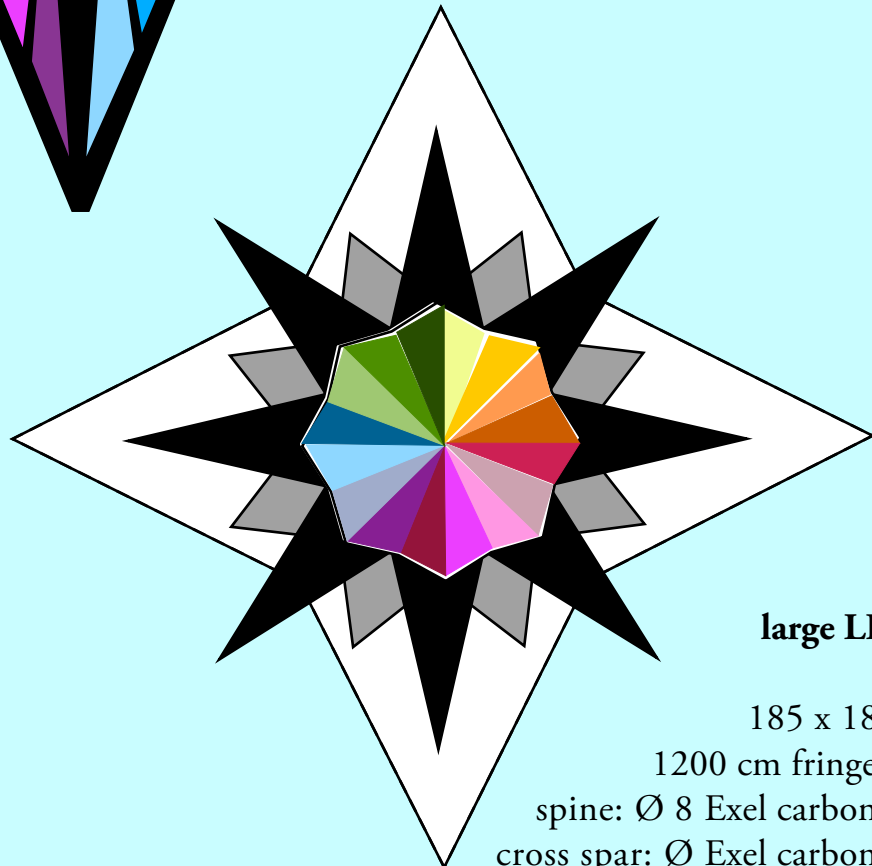

small ENIF

95 x 95 cm
5500 cm fringed tail
spine: Ø 6 ramin wood
cross spar: Ø 4 Exel carbon fibre rod
€ 30

large ENIF

185 x 185 cm
1200 cm fringed tail
spine: Ø 8 Exel carbon fibre tube
cross spar: Ø Exel carbon fibre tube
€ 135

large LIBRA

185 x 185 cm
1200 cm fringed tail
spine: Ø 8 Exel carbon tube
cross spar: Ø Exel carbon tube
€ 145